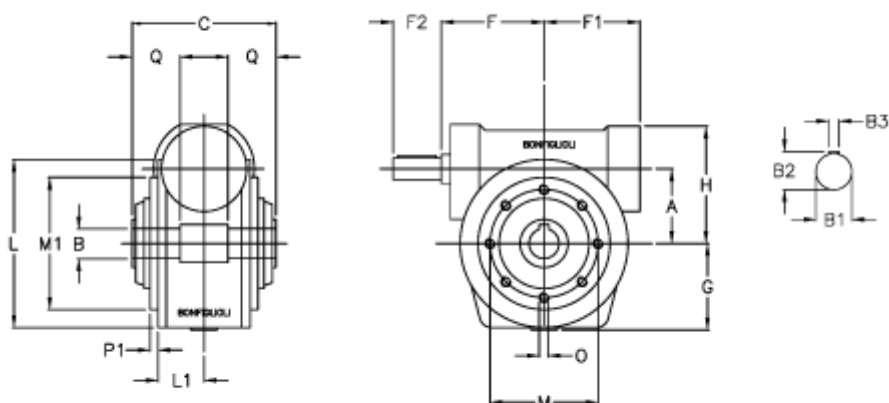

Article number: 3901185007700

Description: Worm gear with solid input shaft  
VF 185P-7-HS

## Measures

a	= 185.4	F1 = 205	O = 22
B	= 60	F2 = 70	P1 = 4.0
B1	= 40	g = 203	Q = 65.0
B2	= 43.0	H = 267	
B3	= 12	L = 300.0	
C	= 190	L1 = 91.0	
Description	= VF 185P-xx-HS	m = 265	
F	= 214.5	M1 = 230	